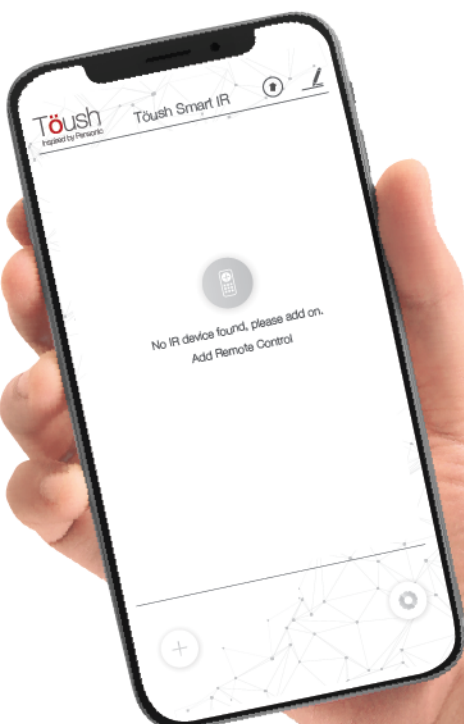

TOUSH SMART DOOR & WINDOW SENSOR

T8203SWS-ZB

KEY FEATURES

- The Tough Smart Door and Window Sensor detects the opening or closing of door and window. Wondering whether you closed your door and windows before you left to work? No worries. Just check Tough App! This sensor is connected to gateway via Zigbee wireless connection.

Pair Töush Smart IR with Töush App.

Now add all IR appliances such as LED TVs,
fans, air conditioners in this App.

Voila! Your Töush App is now a universal remote!

Now you can put away all your remotes and
have fun managing them with your single Töush App.

TOUSH SMART IR T8102SIR

KEY FEATURES

- Supports all IR-enabled home appliances. No need for remotes anymore
- Controls appliances via your smartphone using Touth App.
- Compatible with all IR devices such as air purifiers, air conditioners and more.
- Suitable for Android and iOS devices.
- Voice control enabled, compatible with Google Assistant and Alexa.

SPECIFICATIONS

Wireless Type	: Wi-Fi IEEE 802.11 b/g/n 2.4GHz
System Support	: iOS / Android
Voltage	: DC5V, 1A
Power	: 5.0W Max
IR Frequency	: 38KHz
IR Distance	: up to 8M

SMART SWITCHES

Replace the old, conventional switches in your home with this elegant Töush Smart Switch for added convenience and flexibility. Connect these switches with almost anything including fans, lights and other home appliances while enjoying immense energy savings through automation. Schedule your lights to turn off in the morning and turn on the coffee maker while you're taking your bath. Your coffee is ready for your breakfast.