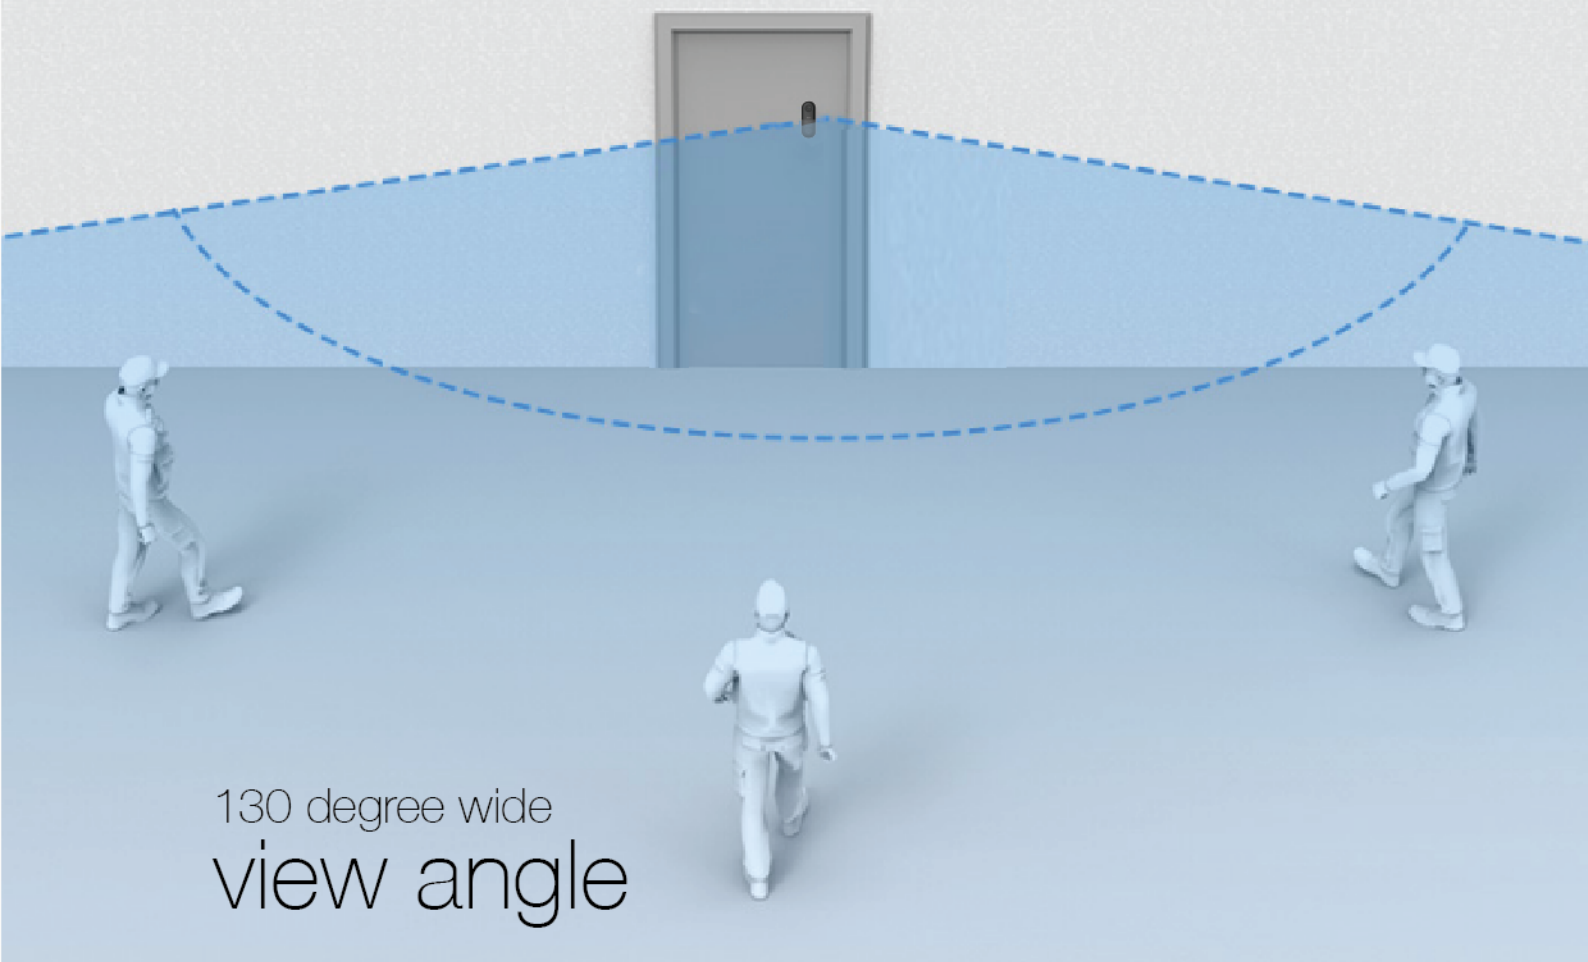

Motion Detection Alerts

- Intelligent alerts sent directly to smart devices via the Touth App upon motion detection.

Two-Way Talk

- Talk and listen to visitors directly from smart device.

1080 HD Resolution

- Observe 1080P HD video footage on Touth App with 1/29" 2 Megapixel CMOS image sensor. A wide 130 degree diagonal viewing angle allows wider vision to keep your loved ones safe.

Smart Motion Alerts

- Customize your motion detection zones to receive only relevant alerts. Be notified anytime Smart Doorbell goes offline.

130 degree wide
view angle

- The Touth Smart Doorbell is equipped with a super wide 130 degree viewing angle, allowing you to keep an eye on what matters most to you.
- Combined with two-way audio, the Touth Smart Doorbell is the perfect monitoring tool for your front door.