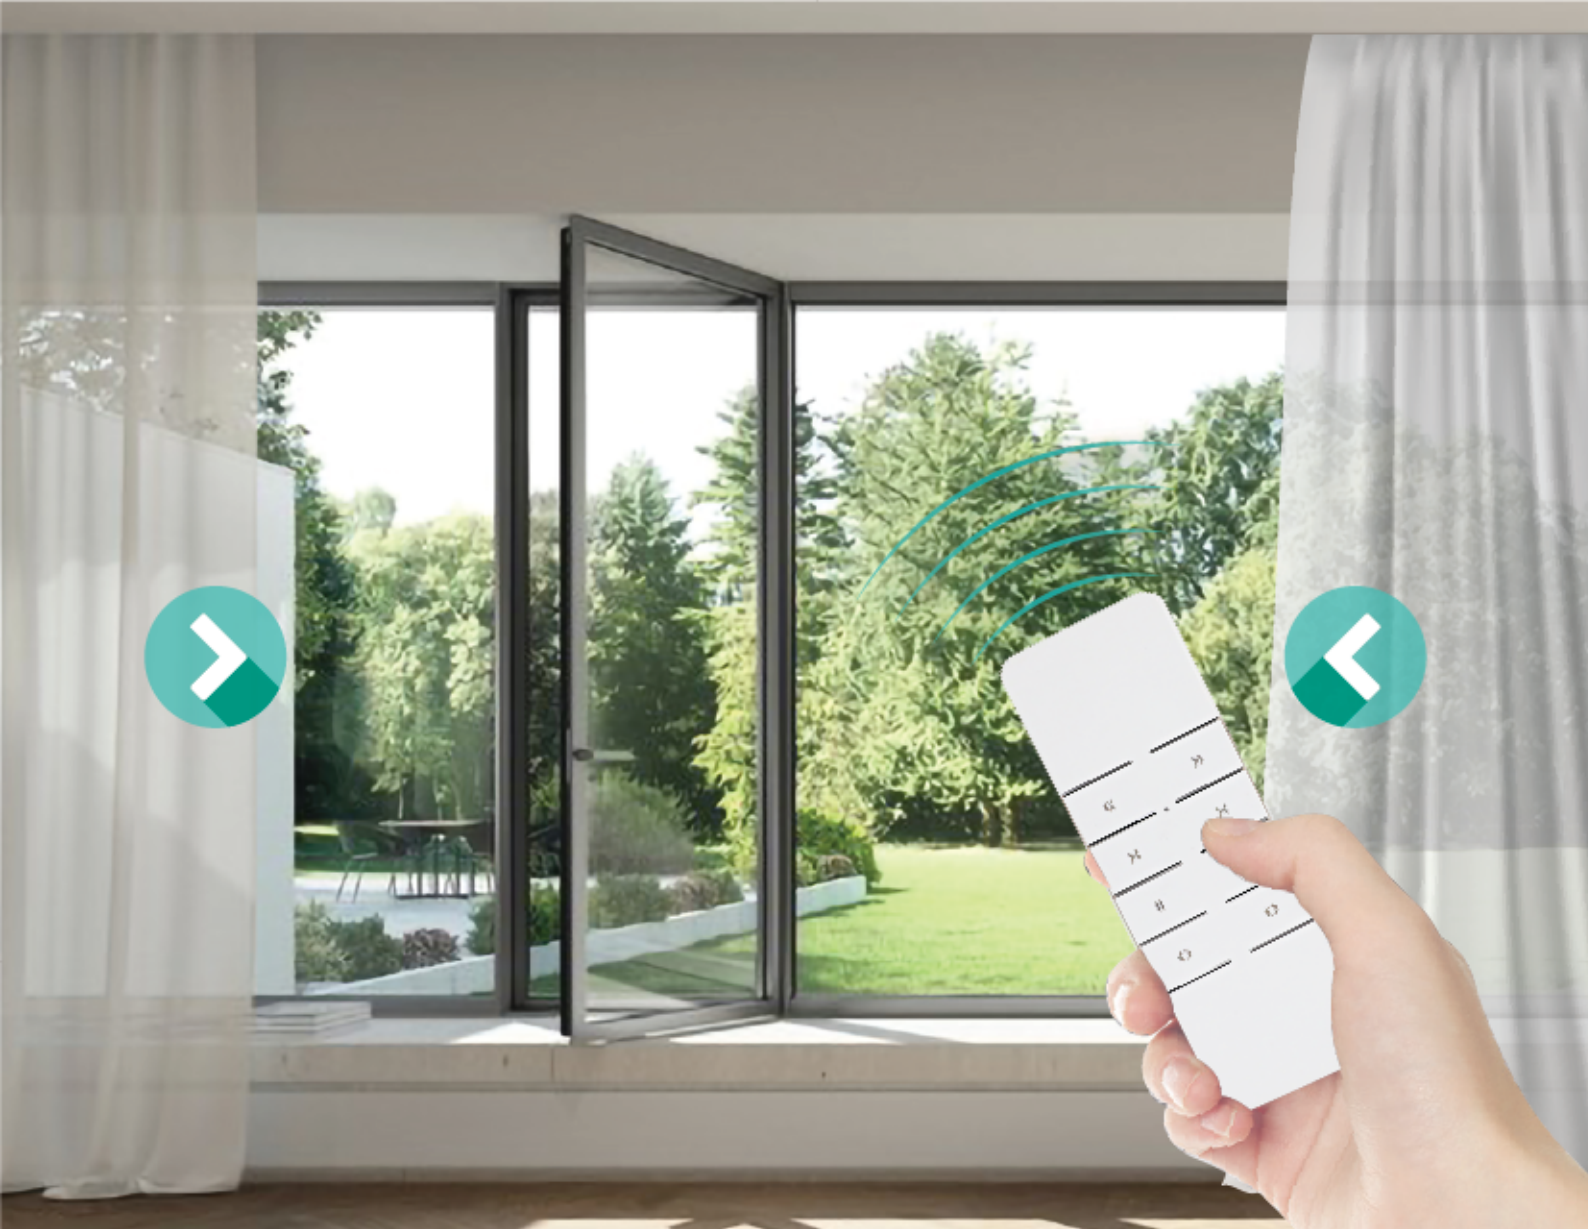

Töush

Inspired by Pensonic

Smart Curtain

T88201SCS-ZVDC
T88301SCS-ZVDC
T88401SCS-ZVDC

AUTOMATION
IS LIFE

Smart Curtain Motor

- Extremely silent < 38dB
- DC Motor allows smooth, variable speed
- Smooth operation and smooth stop
- Wall Switch (Optional)

DC Motor

- Computerised DC Motor
- Less shaking compared to AC motor
- More energy efficient and safe
- Easier control
- Powerful industrial level transformer

Toush Touch

Control your wireless curtain from anywhere. Just pair your Toush Smart Curtain with Toush App and enjoy the convenience of opening and closing your curtain with just a touch on your smart device. You can even schedule it to open and close as you wish!