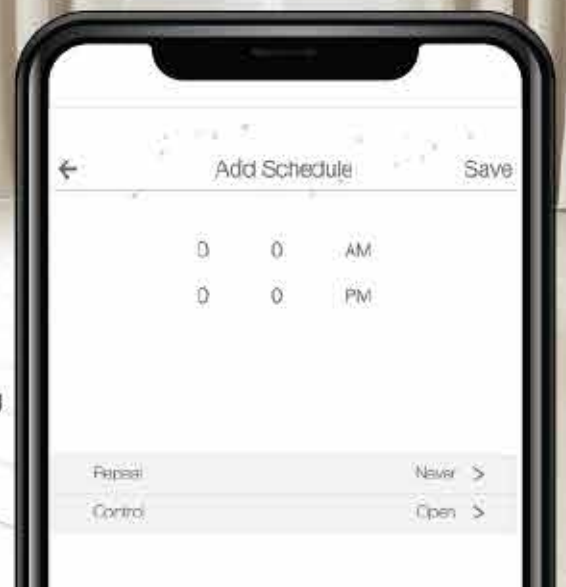

No worries! Whether there is power cut or not, can open curtains manually.

Hassle free installation with easily fixed, ready parts.

Schedule your curtains to open and close at your preferred time. You can even create customised automation scenarios such as opening curtains when you come home or closing curtains when it is time to sleep.