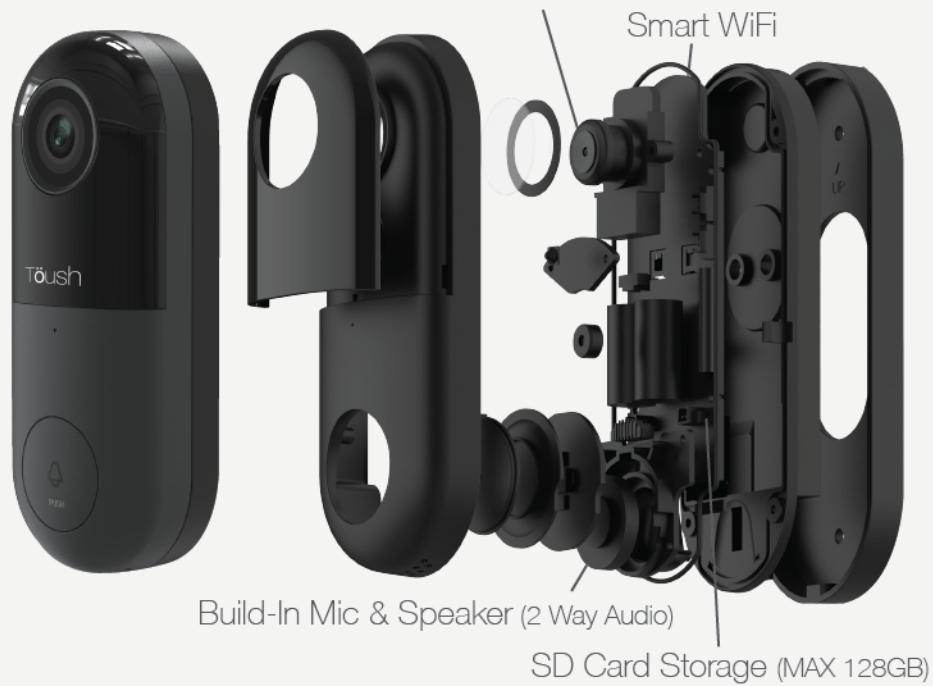

- Observe 1080P HD video footage on Touth App with 1/29" 2 Megapixel CMOS image sensor. A wide 130 degree diagonal viewing angle allows wider vision to keep your loved ones safe.

Smart Motion Alerts

- Customize your motion detection zones to receive only relevant alerts. Be notified anytime Smart Doorbell goes offline.

130 degree wide
view angle

- The Touth Smart Doorbell is equipped with a super wide 130 degree viewing angle, allowing you to keep an eye on what matters most to you.
- Combined with two-way audio, the Touth Smart Doorbell is the perfect monitoring tool for your front door.

Flexible
Storage

- View Full HD footage from anywhere around the world via Touth App. Record HD footage directly to a 128GB MicroSD/HD card. No worries about losing footage with Touth App.

1080P FULL HD Camera, Motion Detection, IR Night Vision