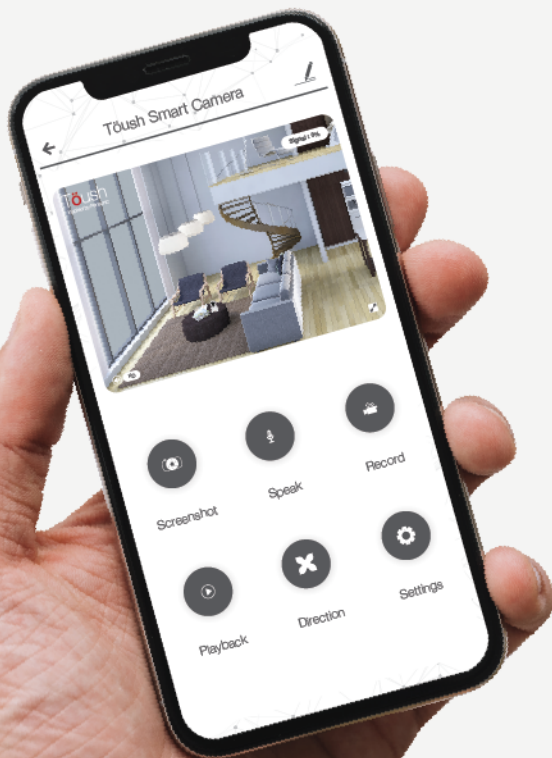

Let Töush work its magic in your living space. Why settle for less when you can have more?

PROTECT YOUR HOME

Now you can enjoy peace of mind with Töush Smart Camera protecting your home. One of the advantages of having a smart camera protecting your home is being able to know what's going on when you're away from home. Whether you're checking in on your old parents, children, pets, or your garden, a home security camera assists you to keep an eye on things from anywhere. Töush Smart Camera lets you view what's happening in your home through a live video and motion sensors that sends you notifications when it detects activity. It provides you with 360° vision, and able to pan or tilt camera by sliding on smart device, inside App Zoom and able to insert date and time watermark. Töush Smart Camera also sends video feeds right to your smart device. It prompts you when something is a miss or maintenance is due. Relax, because Töush Smart Camera on the job, taking care of your loved ones and your property.

TOUSH SMART CAMERA

T8301SC-MT

KEY FEATURES

- Manage your Töush Smart Camera with Töush App.
- Screen flip function allows maximum flexibility with up and down direction video streaming.
- Pan/tilt rotate your camera by sliding on your smartphone for 360 degree vision.
- Built-in sound and motion sensors detect and track movements, camera will send push notifications and App alerts.
- Motion detection can be set all day or according to schedule.
- Option of video recording by event or 24 hours non-stop recording.
- Zoom app to view date and time watermark.
- Powerful night-vision.

- 1080P HD Security Camera with Build-in Mic 3.6mm Wide View Angle

1080 HD Resolution

- Experience magnificent 1080P HD footage featuring 360 degree super wide view angle
- Sharp low light capacity utilizing 1/3 CMOS image sensor and chipset.
- Entire scene captured in pixel by pixel rich imagery in 1920 x 1080 resolution.