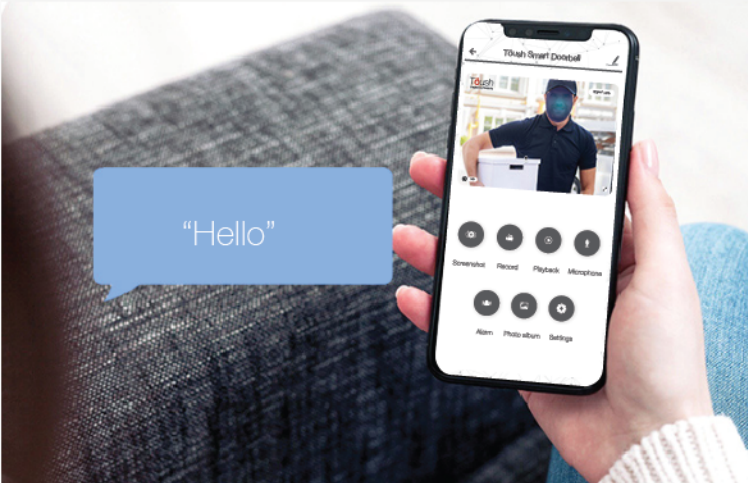

Smart Features

- Manage your Töush Smart Doorbell with Töush App.
- Screen flip function allows maximum flexibility with up and down direction video streaming.
- Built-in sound and motion sensors detect and track movements, camera sends speed push notifications and App alerts.
- Motion detection can be set all day or duration of preferred time.
- Video recording.
- Powerful night-vision.

Motion Detection Alerts

- Intelligent alerts sent directly to smart devices via the Touth App upon motion detection.

Two-Way Talk

- Talk and listen to visitors directly from smart device.

1080 HD Resolution