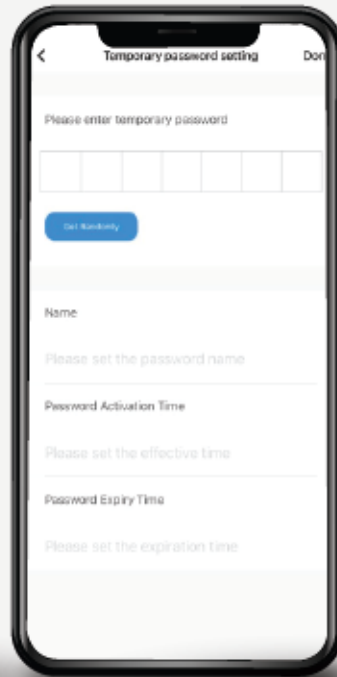

Töush Fingerprint sensor uses advanced high-resolution images of fingerprint in 360-degree orientation and groups each fingerprint into precise categories.

Deadlock Function

Here's a powerful function. You can lock manually using this lock function, but the door cannot be opened using any mode.

*Support visual password max 20 digits

123456

or

123456

Anti-peep Protection Password

Stop strangers from finding out your password with this anti-peep protection password function. Type in random numbers, followed by the actual password in sequence, and then random numbers again. The door will open as long as the correct password is typed in sequence. No one will know what is the actual password. Supports up to maximum of 20 numbers.

Limited Period Access

Unexpected guests but you're away from home? Why not give a single use password? Tough App will generate a Dynamic password that is valid for only 5 minutes. This password can be sent remotely via smart device.

Hi, I am outside your door now.

Smarter Renting & Hosting

Tough Smart Door Lock makes renting out rooms and hosting a breeze. Connect your Tough Smart Door Lock with Tough App and send your renters an auto generated code that expires on checkout. You can even revoke their passcodes whenever you need to.