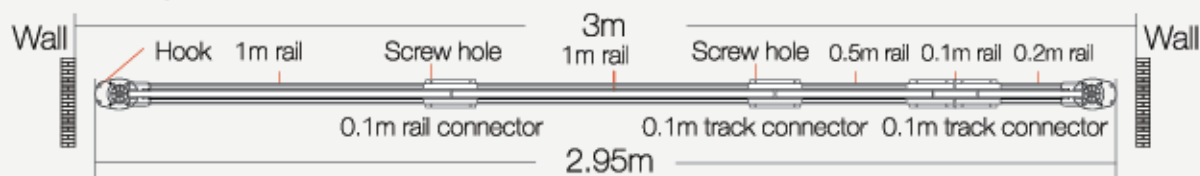

Installation tips

Standard mounting

- Adjustable motor position (left or right)
- Automatic or adjustable limit setting
- Ceiling mounting bracket provided

Smart Curtain Rail Installation Guide

Example: 3 meters rail solution

Note:

The gearbox is 0.15m. The gearbox extension size is according to the different curtain motor model. The installation space between the rail and wall should be at least 0.01m.

1. The 0.5m, 0.2m and 0.1m rails are adjustable. The 0.1m rail is a connector and should be mounted on the head of the curtain rail (the closest position to the wall).
2. Accessories: Remote control, mounted brackets, wall switch (optional), 90° rail joints (optional), 135° rail joints (optional).
3. Please use 0.05m rail to fix rails between 0.01m and 0.05m.

	Total Length	Suitable Size
1	2.2M	<2.16M
2	3.2M	2.16M-3.16M
3	4.2M	3.16M-4.16M

Built-in high-efficiency chipset has a strong processor, low power consumption and is super energy saving.

Only light touch is required to activate the smart curtain's movement. Just pull the curtain slightly in one direction with your hand, and the curtain's motor will automatically run until fully opened or closed.