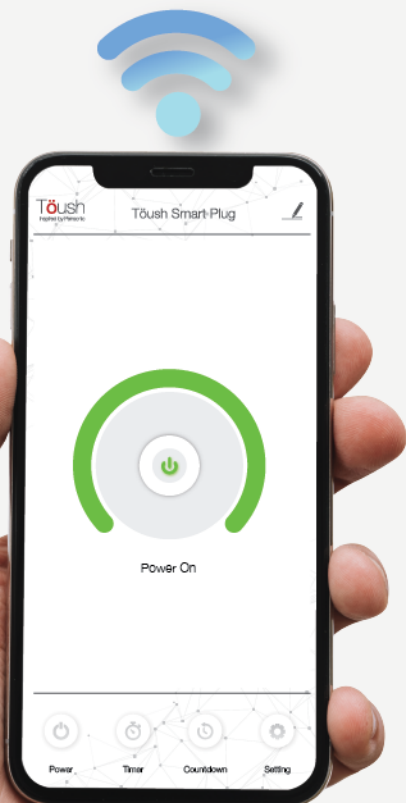

Manage from Anywhere

Manage your Tòush Smart Switch via your smart device from anywhere, at any time. Open and close your Tòush Switch even when you're away. No more worries about lights or fans not turned off.

Tòush Smart Switch allows you flexibility to automate your home with affordable, WiFi wireless smart switch that lets you automate or remotely control lighting and other electrical home appliances. Enjoy immense energy savings through automation and scheduling smart switches to operate and switch off at your preferred time. Compatible with Alexa and Google Assistant. Available in Space Grey, Black, White and Champagne Gold.

BE PLUGGED IN

Turn on and off any appliance that plugs into a standard wall socket with a Töush App. Just plug the Töush Smart Plug into any wall socket and plug in the appliance into it. Now you can turn on and off the appliance using your smart phone or device.

TOUSH SMART PLUG (Wi-Fi) T89201SP-13BS

KEY FEATURES

- Automate any appliance that plugs into the Tough Smart Plug with Tough App.
- Enjoy more energy and cost savings by scheduling your Tough Smart Plug to switch on and off at certain times.
- Ensures home safety by turning off appliances that one has forgotten to switch off after use.