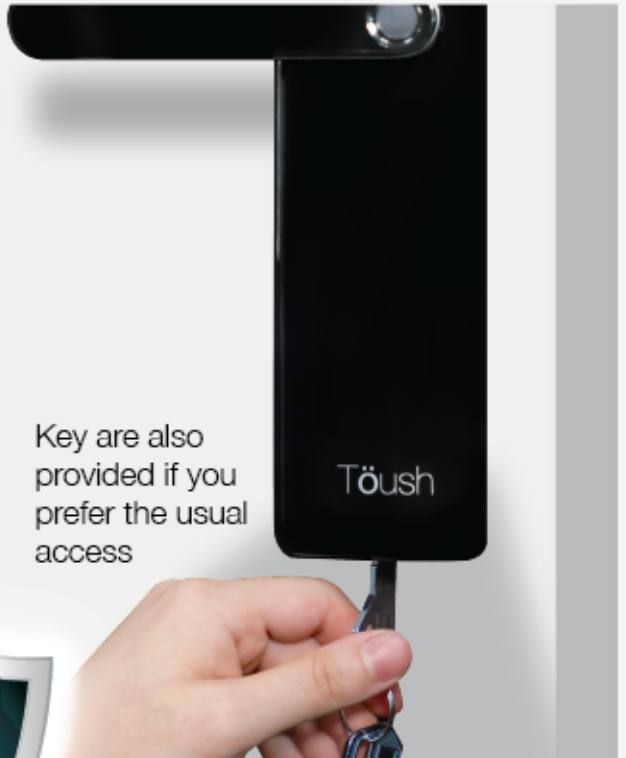

Key are also provided if you prefer the usual access