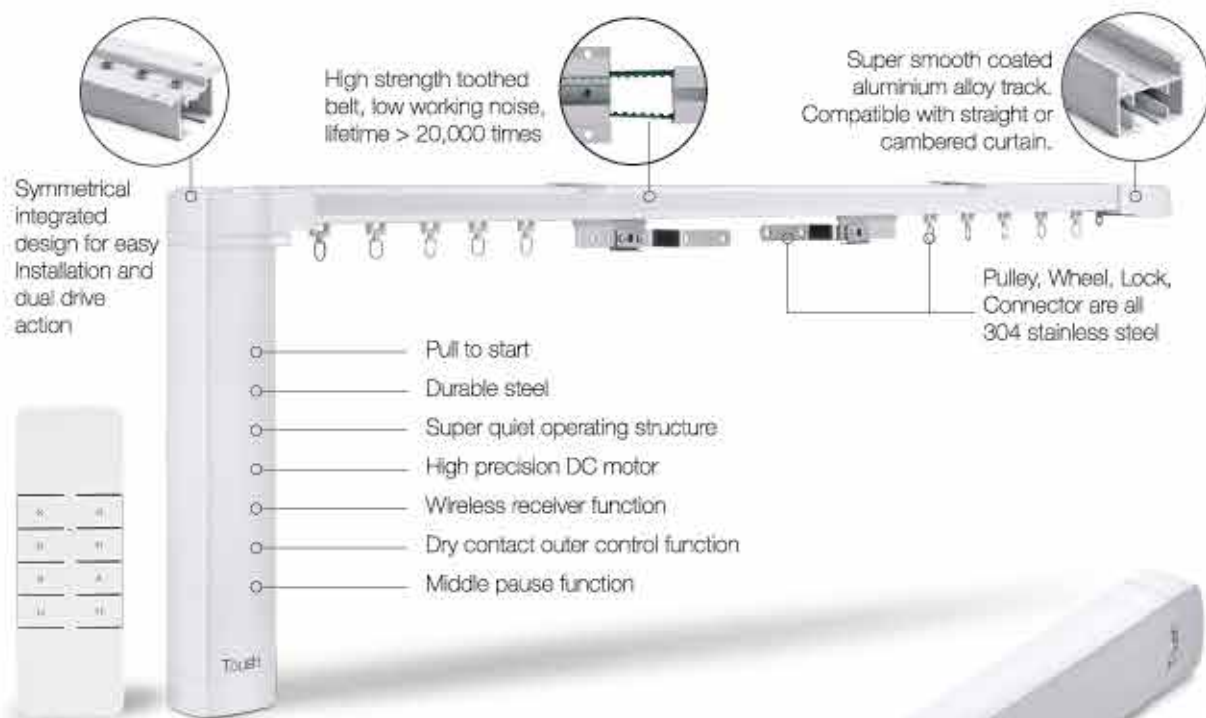

Add a touch of luxury and customised comfort to your home with Touch Smart Curtain.